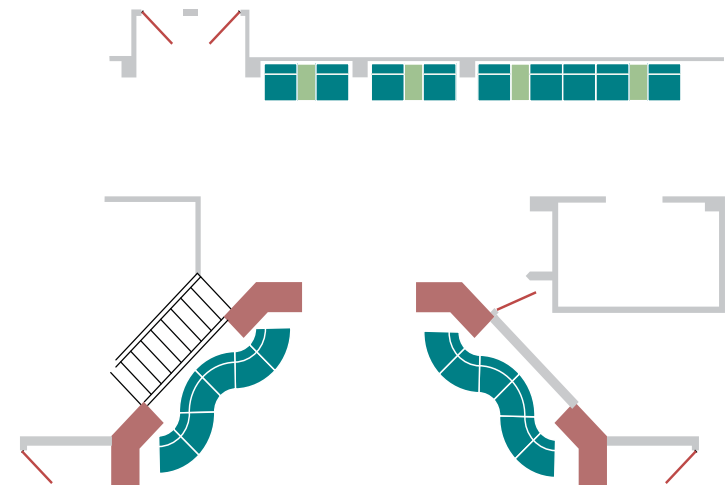

Total test time, (hr:min:sec): 0:10:00 \* refers to a value over 1000ppm for 5 minutes

Technical Services Center main entry and hallway lounges

Main Hall Lobby seating serves many functions—islands allow visitors to move easily through entries; the chairs and benches bring color and texture to the entry and provide places to meet. Custom tables fill the centers of each island of chair segments.