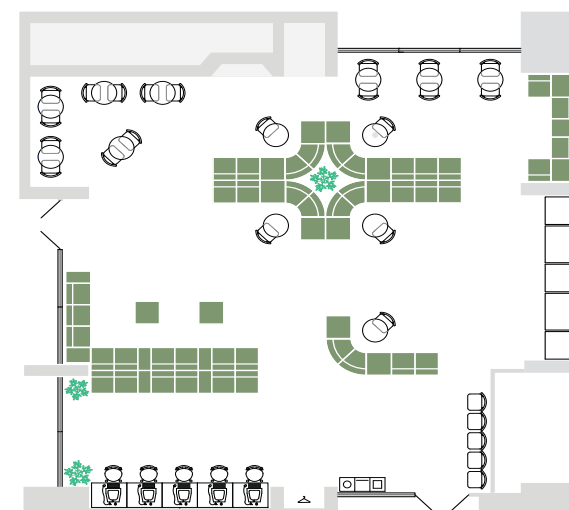

Total test time, (hr:min:sec): 0:10:00 \* refers to a value over 1000ppm for 5 minutes

Technical Services Center main entry and hallway lounges

Main Hall Lobby seating serves many functions—islands allow visitors to move easily through entries; the chairs and benches bring color and texture to the entry and provide places to meet. Custom tables fill the centers of each island of chair segments.