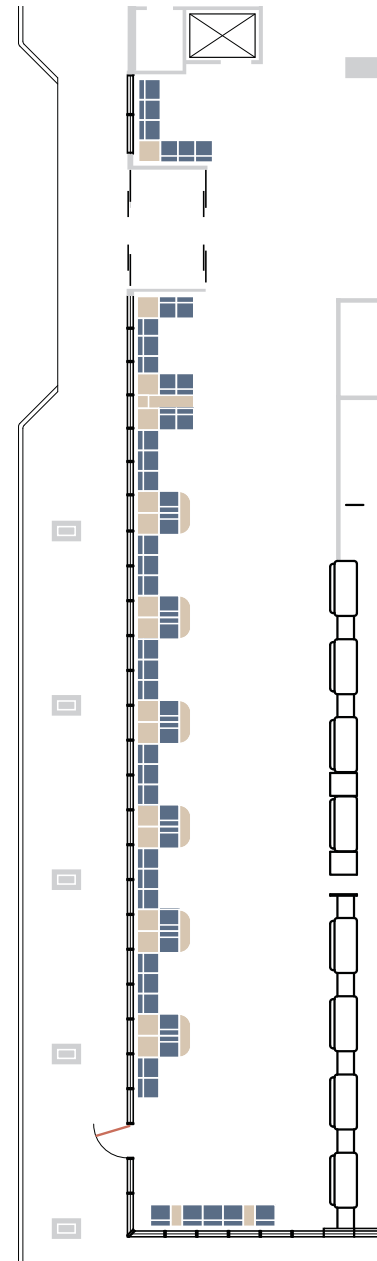

Mystera is available in a wide variety of colors and patterns that echo the beauty of natural stone and wood. Colors go all the way through each piece. Non-porous, resistant to chemicals, stains, bacteria. Easy to clean and repair.

Area seating groups along the window wall, opposite the check-in counters, offer 52 comfortable seating spaces for meeting passengers or waiting for flight departures. The fabric "Malibu" was chosen for its pattern which echoes the metal sculpture along the ceiling, created by a faculty member of Texas A&M.

Serving you along the way Customer Service people with over 20 years of experience explain options and assist you in finalizing your floor plans. Helping you all of the way from general ideas to specific plans, samples, quotations, production and shipment means that you talk to real people, in real time, to get the complete information you want.