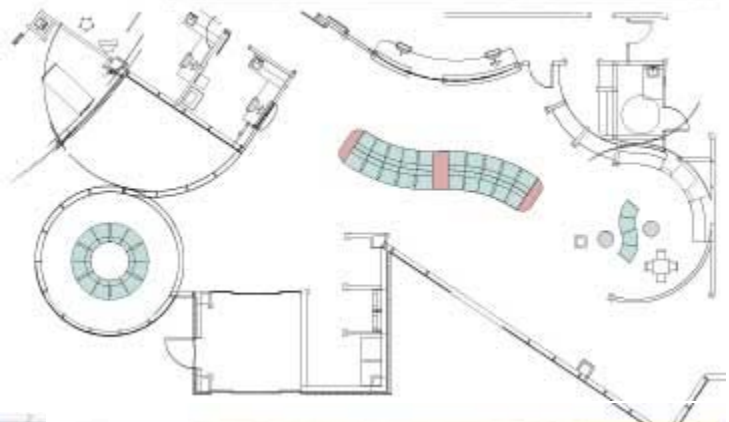

**Emergency Reception
Indian River Memorial Hospital
Vero Beach, Florida**

The building's circular design has the nurses' station in the center, with patient rooms and the reception area on the periphery.

The Emergency Services Pavilion combines state of the art medical facilities with details to help patients toward recovery sooner.

Laurel Series seating echoes the gentle curves of the circular building. A quiet sunlit room has a circle of seating for 12. Back to back chairs form a long arc of comfortable seating for 20 visitors in a central lobby area.

Laurel Jr. curved benches are safe and sturdy for kids to crawl up on in the play area for small children.

COM fabrics in soft green colors provide a cool, calming tone.