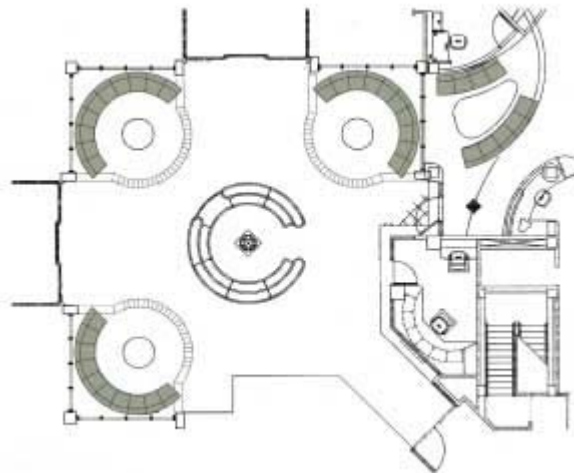

**Main Reception
St. Joseph's Hospital
Tampa, Florida**

Non-skid leveler glides and plinth base connectors keep the chair segments firmly in place on the ceramic tile floor.

Laurel series seating welcomes visitors to the reception area for St. Joseph's Hospital. The chair segments form 16 ft. diameter alcoves of comfortable seating among the busy entrances. In the adjoining patient Admitting area, special size segments seat nine patients in a small curved space across from the nurse's desk