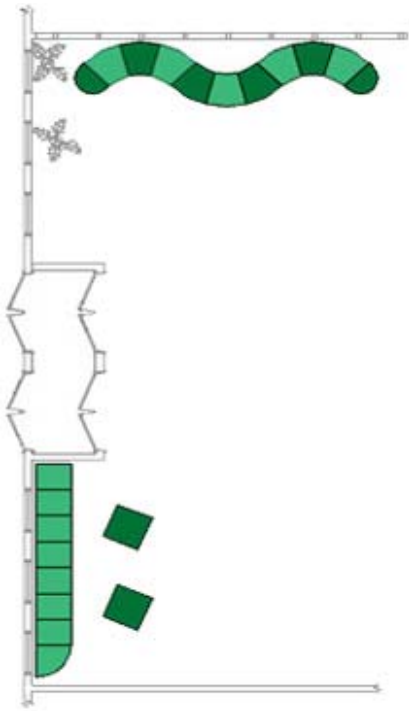

**Miss Porter's School
Farmington, Connecticut**

Swimming and diving facilities, squash courts and comfortable lounge areas, in a setting overlooking a river make this an outstanding new sports facility. The second floor lounge is a multi-purpose space for social events, and a gathering place for students and families during meets. Laurel Series sections maximize seating, adding color and texture along the walls, while bench segments add a central accent.

Miss Porter's School
Farmington, Connecticut Page 2

Laurel Series benches on each side of the first floor entry supply cost effective seating for many students between classes or meets.

Available in all segment sizes, the 30° bench segments shown echo swimming pool waves, their curved forms adding color and softness to the glass and tile hard surfaces.