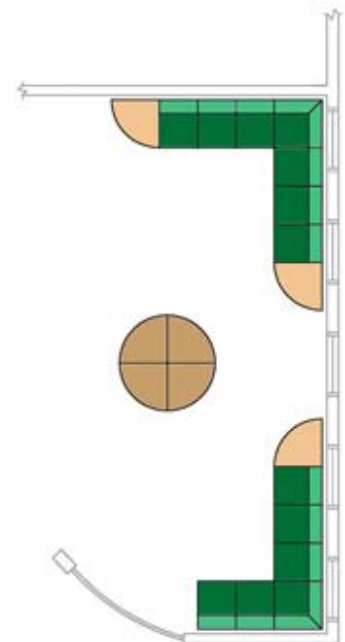

**Miss Porter's School
Farmington, Connecticut**

Swimming and diving facilities, squash courts and comfortable lounge areas, in a setting overlooking a river make this an outstanding new sports facility. The second floor lounge is a multi-purpose space for social events, and a gathering place for students and families during meets. Laurel Series sections maximize seating, adding color and texture along the walls, while bench segments add a central accent.

Miss Porter's School
Farmington, Connecticut Page 2

Laurel Series benches on each side of the first floor entry supply cost effective seating for many students between classes or meets.

Available in all segment sizes, the 30° bench segments shown echo swimming pool waves, their curved forms adding color and softness to the glass and tile hard surfaces.