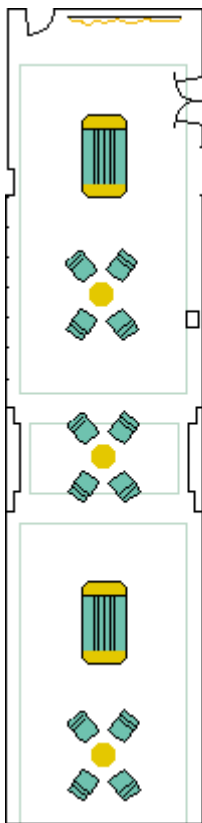

Randolph Macon College Sports Center

Comfort and flexibility were priorities for the student lounge in the new Sports Center. The lounge is bordered by a climbing wall at the far end, racquet ball courts, locker rooms, and refreshment facilities. The Linn® Series individual chairs and sofas with recessed casters meet all their needs. As shown, the chairs make small groups, but all of the chairs and sofas can be rearranged into larger groups or moved back to leave the space completely open for social events.

The Linn Series selected were 25" armless chairs and 82" sofas. A moisture barrier protects their seats under the upholstery. Chair and sofa covers are replaceable, for cleaning or new decor in the future. Tables were finished with rustic quartered oak laminate tops on the standard halfmoon end tables and the special 30" circular tables. Deep blue laminate was used on all plinth bases, coordinating with colors in the upholstery fabric.