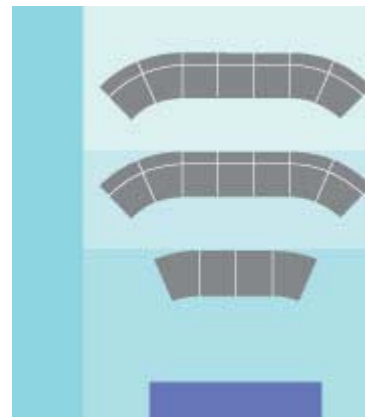

Arranged in a cross of four seating arcs, chair segments form the room's central focal point. For social events the groups can be separated and turned to create seating facing together.

Southwestern Assemblies of God University
Waxahachie, Texas Page 2

Game Room

Laurel bench segments change the room's central column from an obstacle to an asset. Encircling the column with casual seating, they make a place to linger waiting a turn to play or cheering on players at the game tables.

TV Lounge

Executive movie screening room? No—a student TV +Video lounge. From the big screen to sleek black seating, its first class for comfort and design. Laurel chairs fit in maximum seating with style.

Black "Tuffalo" upholstery looks and feels like leather. But at half the cost, it's a practical choice for high use areas.

Laurel Series chairs 24" wide, chair segments 13 ft. diameter, and matching benches focus on the large screen TV