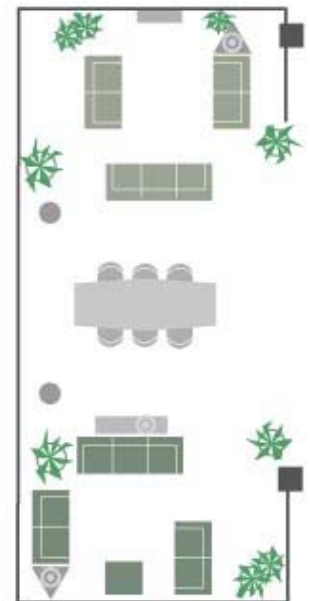

Vincennes University
Vincennes, Indiana

Laurel Series provides the variety of designs desired for renovating several different areas in the college facilities upgrade program. The look of a hotel lobby rather than an ordinary entry was created with circular groups of chair segments in a bold floral pattern. Student lounges are designed like living rooms, using chair sections for single reading or groups around the TV, with flexibility for many activities. Sturdy construction and replaceable covers keep the chairs attractive through years of use.

Top left and above: Elizabeth Goare Hall
Outward chair segments 3341-10-PB fit seating in the center and on side walls, guiding the flow of students around the busy entry space.

Below left and right: Vigo Hall Study Lounge,
using 3302-PB chairs, 3307-PB left & 3308-PB right end sections and benches to create smaller spaces within a large room. Any piece can be used alone or combined with others for completely flexible sectional seating.