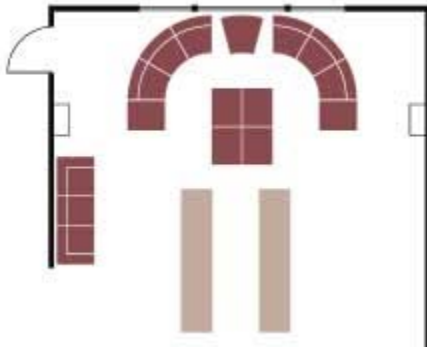

**Laurel Series** chairs and benches curve a whimsical entry into the Children's Area, inviting parents and kids to enjoy selecting books or looking up information on kids size computers across the way.

Above: The "S" curve is composed of Laurel Series 3331-11 and 3341-11 chairs, with 3376-11 bench segments.

At left: A comfortable sofa made up of Laurel Series armless and end sections.

### Children's and Teen's Areas Clay County Headquarters Library Jacksonville, Florida Page 2

**Laurel Series** chair segments and benches form a lounge area at the back where teens are encouraged to read. Fun and practical - flexible for rearranging into new groups, easy to maintain with site replaceable covers, they're just right for teens and librarians.